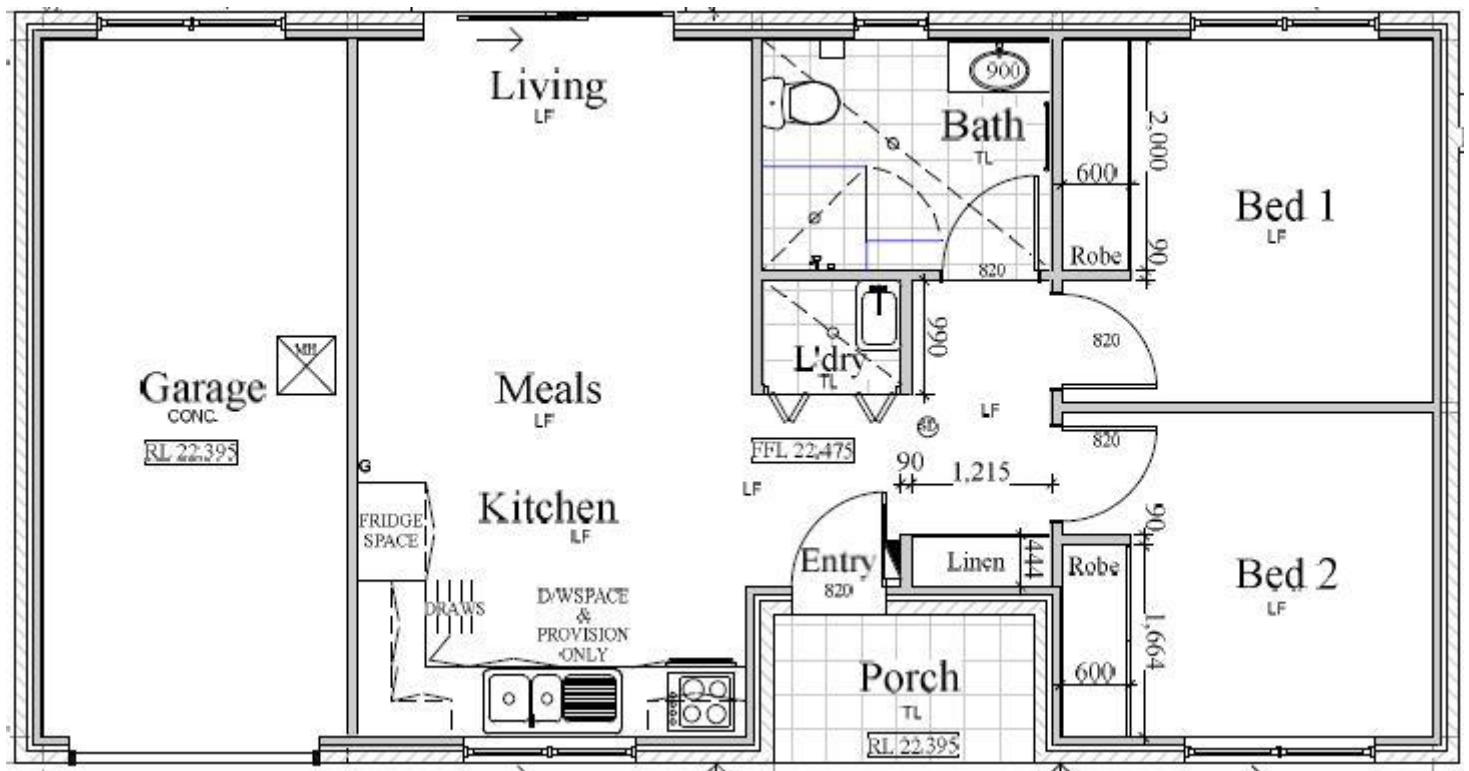

STRATHFIELD 2

GRANNY FLATS
- AUSTRALIA -

8/10 Anella Avenue, Castle Hill NSW 2154
P 1300 GRANNYFLATS (1300 472 669)
F 02 9034 4537
grannyflatsaustralia.com.au