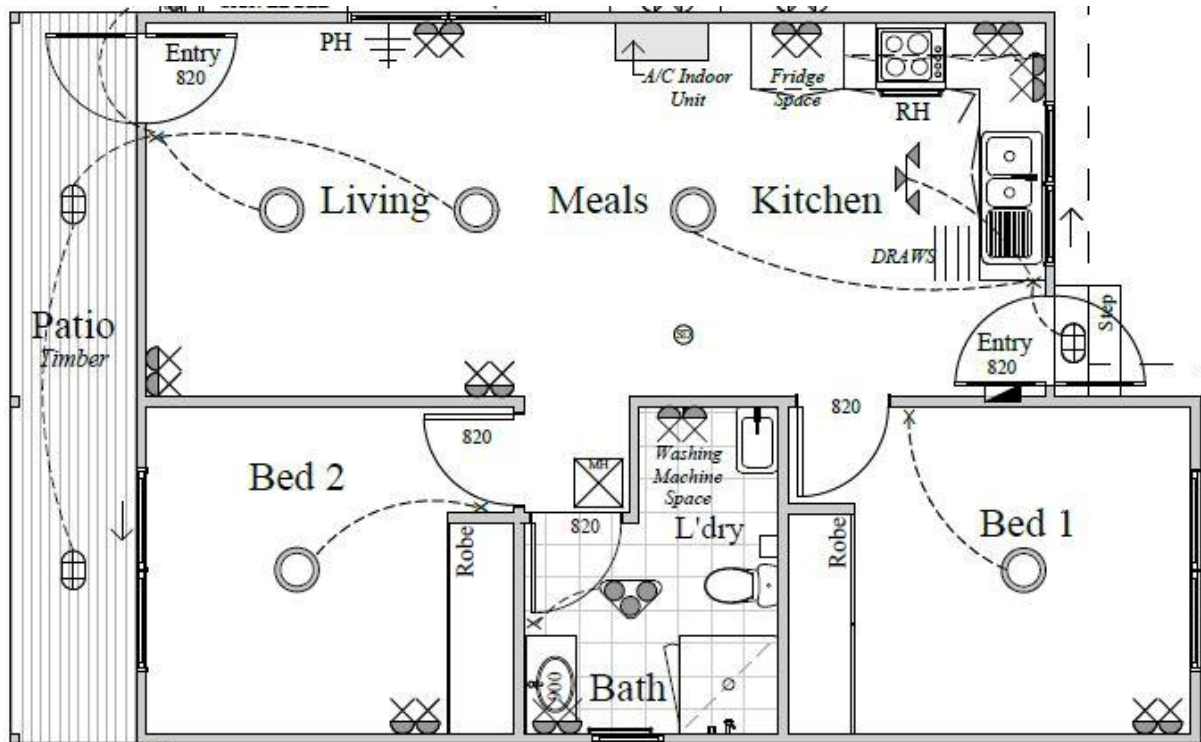

SOUTH PENRITH 3

GRANNY FLATS
- AUSTRALIA -

8/10 Anella Avenue, Castle Hill NSW 2154
P 1300 GRANNYFLATS (1300 472 669)
F 02 9034 4537
grannyflatsaustralia.com.au