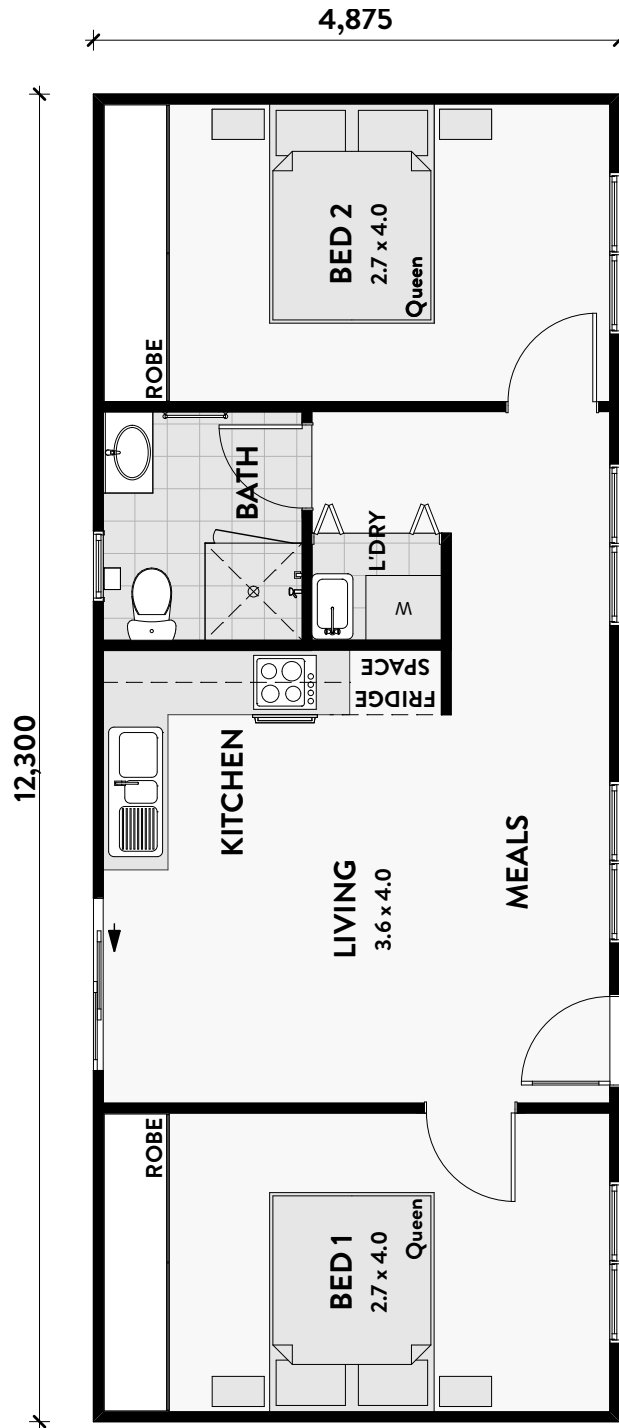

WATTLE

2 Bed

1 Bath

**INCLUDED
UPGRADES**
Laundry Door

Granny Flat Size: 60m² | Porch Size: - | Total Size: 60m²

GRANNY FLATS
- AUSTRALIA -

8/10 Anella Avenue, Castle Hill NSW 2154
P 1300 GRANNYFLATS (1300 472 669)
F 02 9034 4537
grannyflatsaustralia.com.au