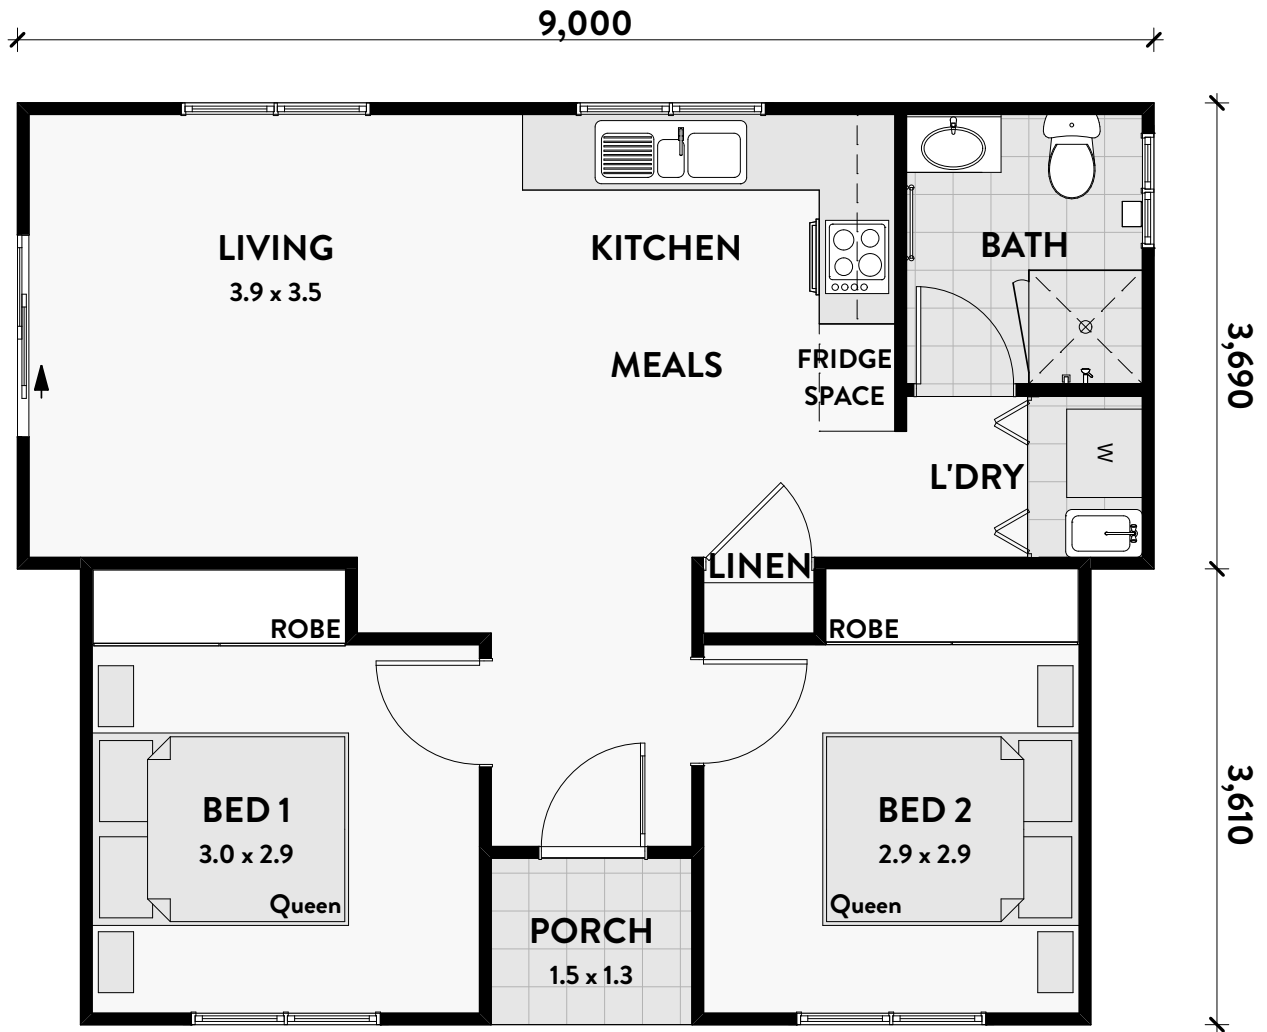

WARATAH

INCLUDED UPGRADES

- Linen Closet
- Laundry Doors
- L Kicks
- Porch

2 Bed

1 Bath

Granny Flat Size: 60m² | Porch Size: 1.95m² | Total Size: 61.95m²

GRANNY FLATS
- AUSTRALIA -

8/10 Anella Avenue, Castle Hill NSW 2154
P 1300 GRANNYFLATS (1300 472 669)
F 02 9034 4537
grannyflatsaustralia.com.au