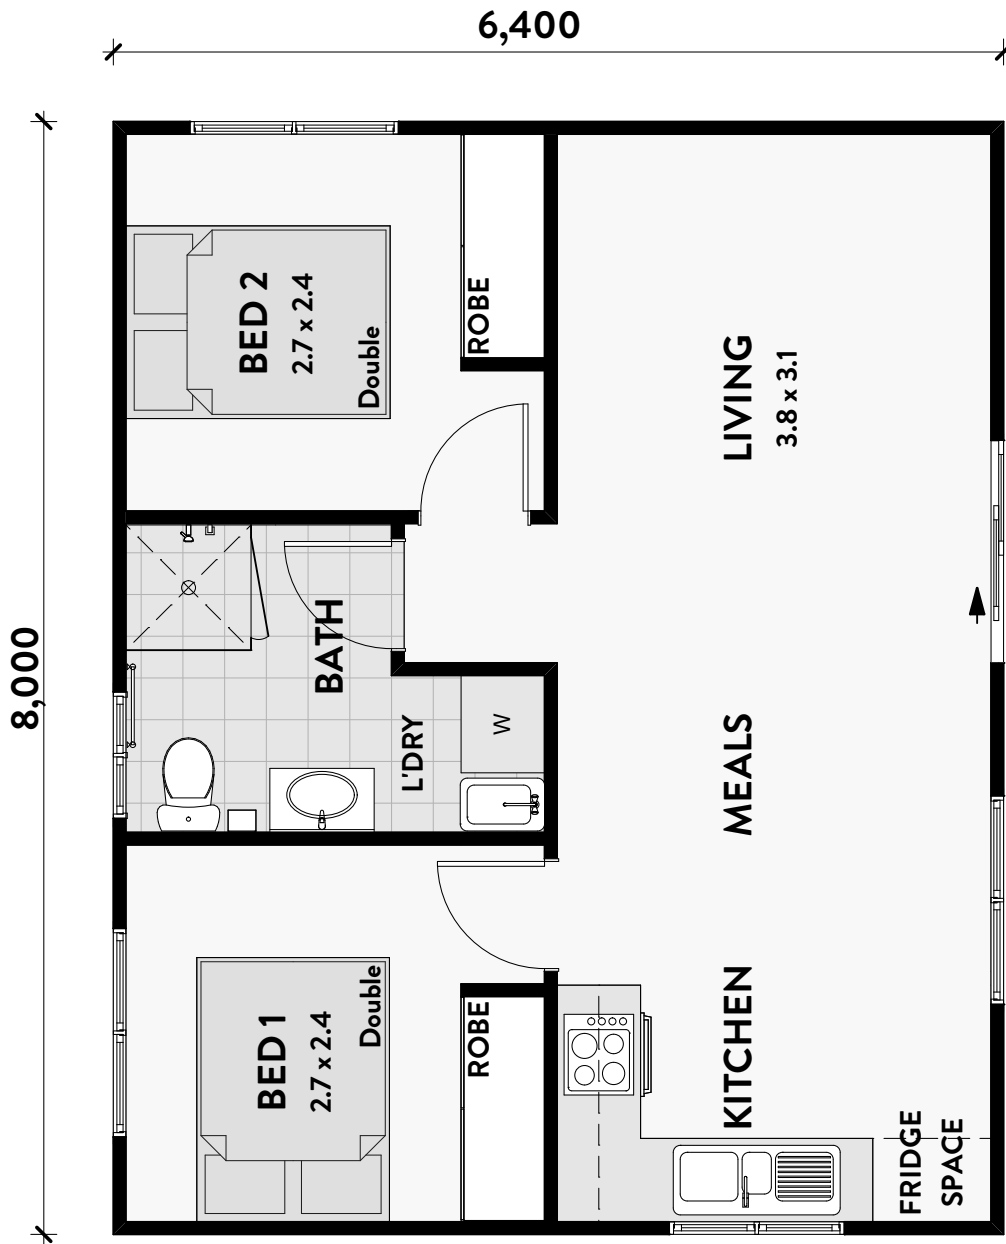

# STARLET

2 Bed

1 Bath

Granny Flat Size: 50m<sup>2</sup> | Porch Size: - | Total Size: 50m<sup>2</sup>

**GRANNY FLATS**  
- AUSTRALIA -

8/10 Anella Avenue, Castle Hill NSW 2154  
P 1300 GRANNYFLATS (1300 472 669)  
F 02 9034 4537  
[grannyflatsaustralia.com.au](http://grannyflatsaustralia.com.au)