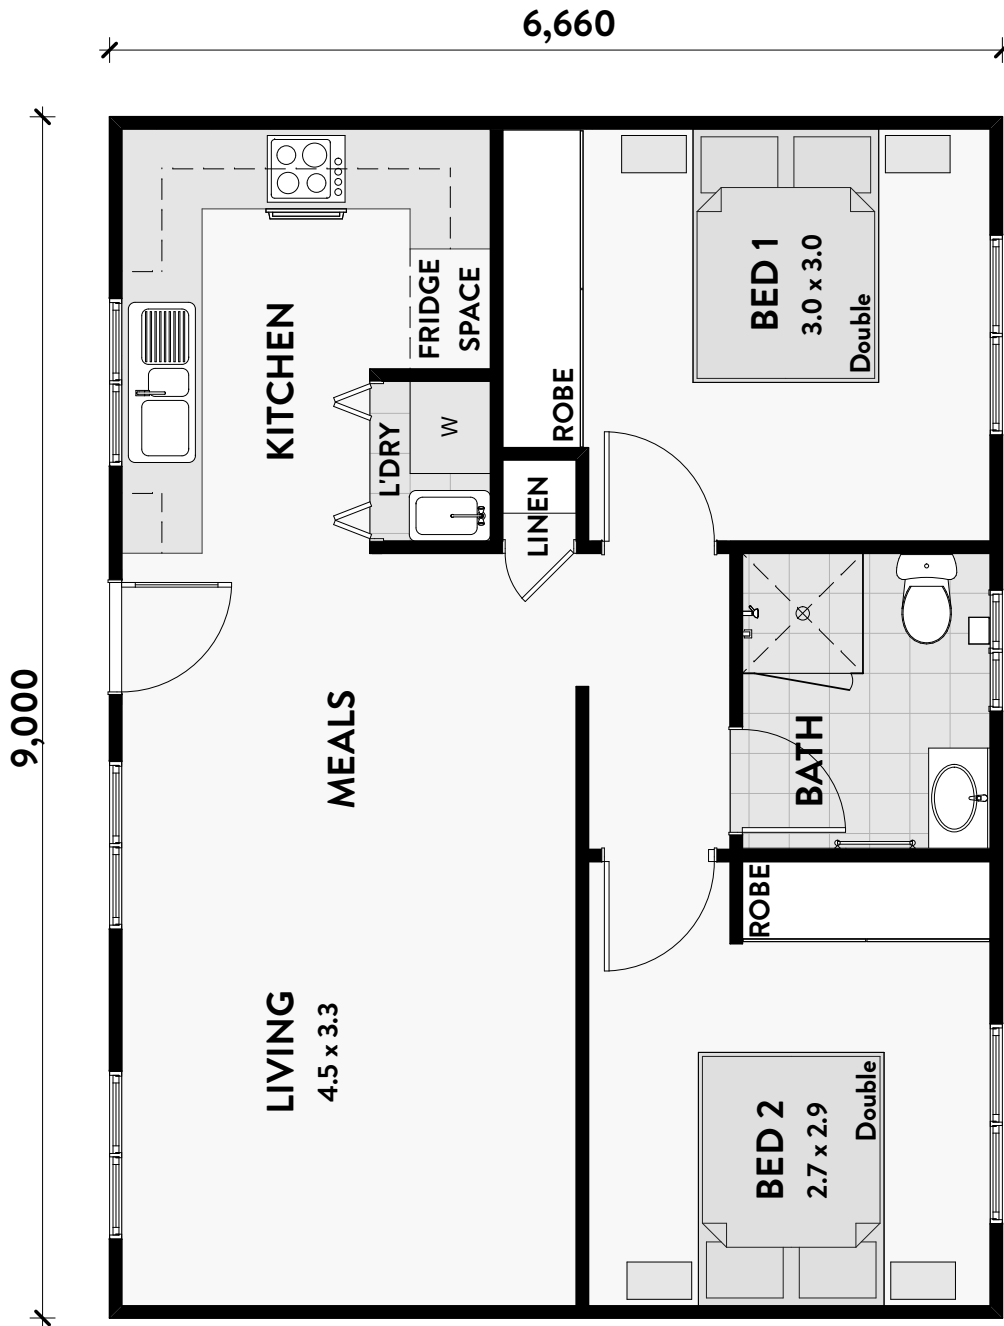

ROYALE

INCLUDED UPGRADES

Extra Large Kitchen
Linen Closet
Laundry Doors

2 Bed

1 Bath

Granny Flat Size: 60m² | Porch Size: - | Total Size: 60m²

GRANNY FLATS
- AUSTRALIA -

8/10 Anella Avenue, Castle Hill NSW 2154
P 1300 GRANNYFLATS (1300 472 669)
F 02 9034 4537
grannyflatsaustralia.com.au