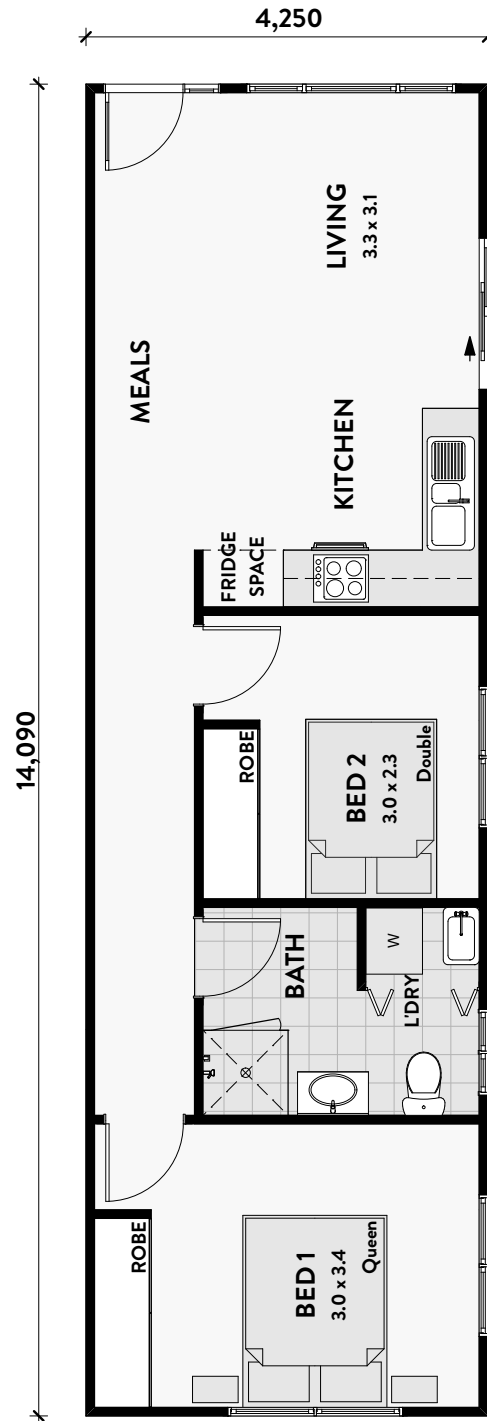

POPPY

2 Bed

1 Bath

**INCLUDED
UPGRADES**
Laundry Doors

Granny Flat Size: 60m² | Porch Size: - | Total Size: 60m²

GRANNY FLATS
- AUSTRALIA -

8/10 Anella Avenue, Castle Hill NSW 2154
P 1300 GRANNYFLATS (1300 472 669)
F 02 9034 4537
grannyflatsaustralia.com.au