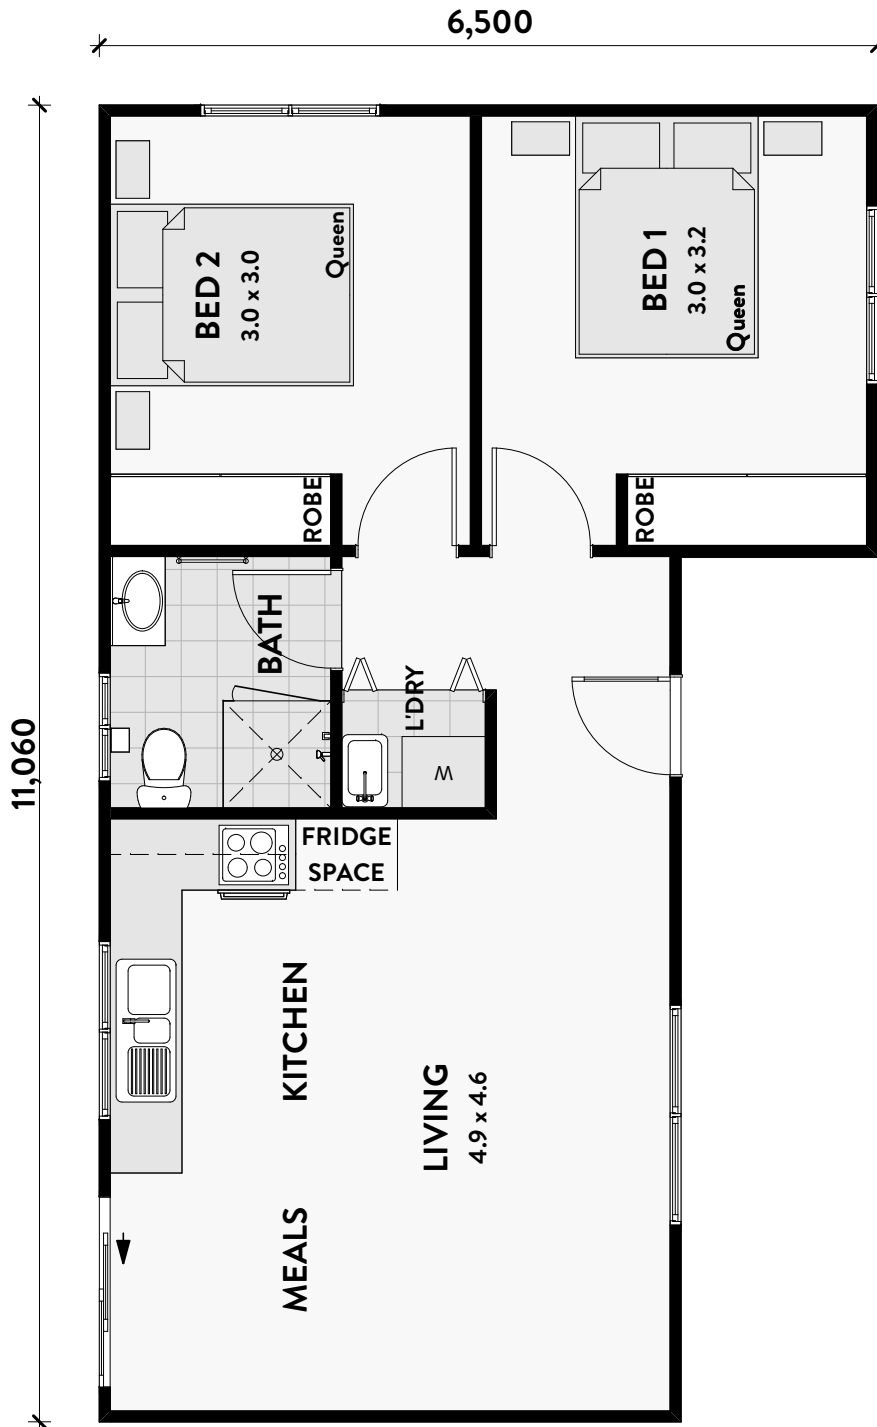

# MELALEUCA

2 Bed

1 Bath

## INCLUDED UPGRADES

L Shape  
Laundry Doors

Granny Flat Size: 60m<sup>2</sup> | Porch Size: - | Total Size: 60m<sup>2</sup>

GRANNY FLATS  
- AUSTRALIA -

8/10 Anella Avenue, Castle Hill NSW 2154  
P 1300 GRANNYFLATS (1300 472 669)  
F 02 9034 4537  
[grannyflatsaustralia.com.au](http://grannyflatsaustralia.com.au)