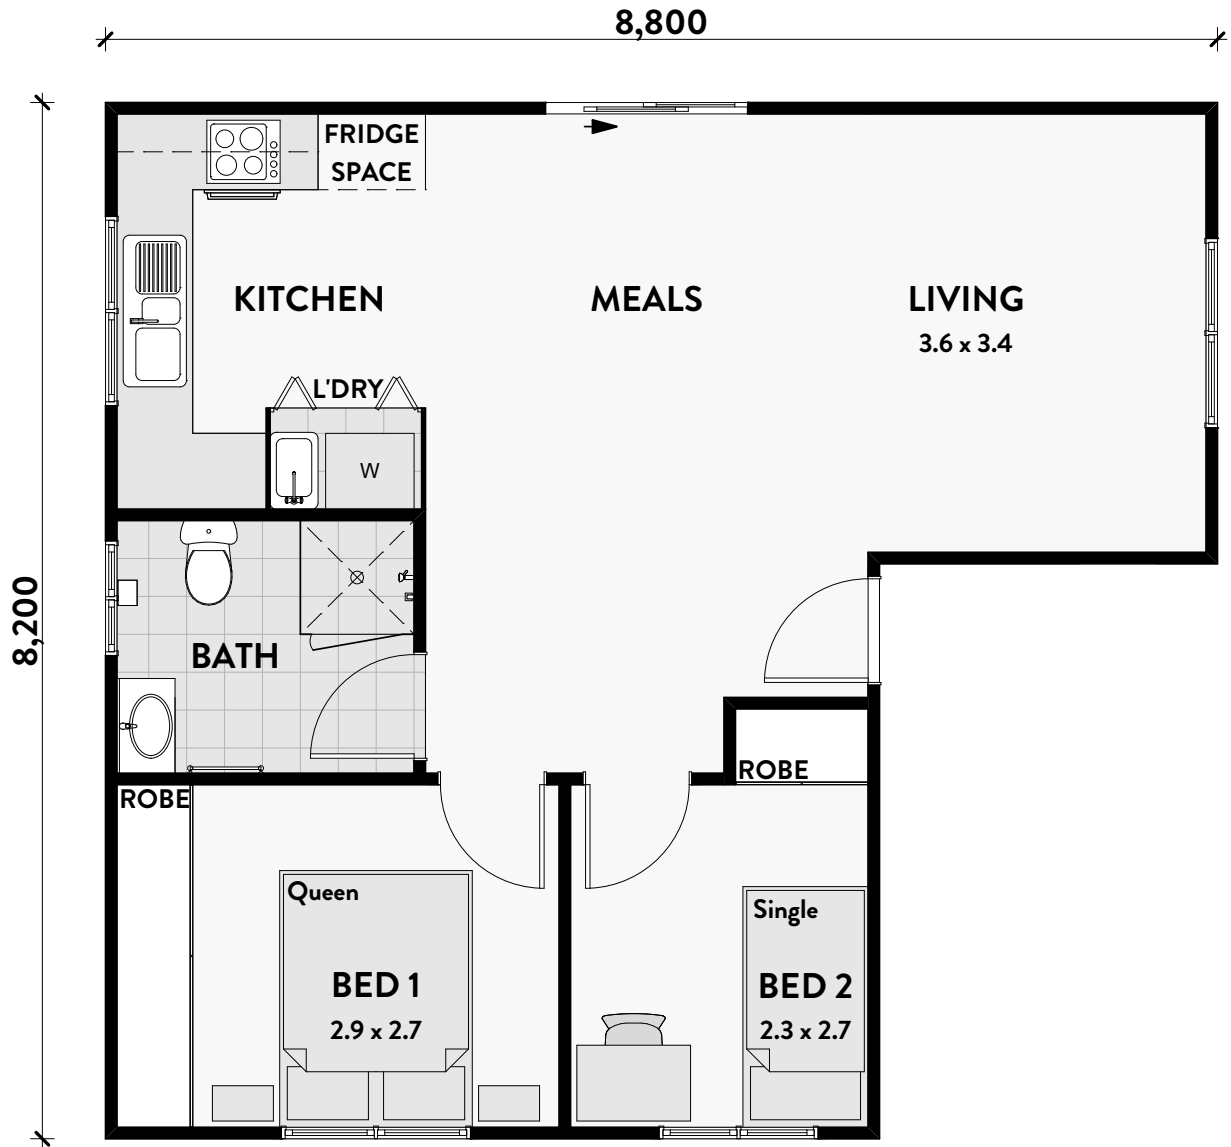

IRONBARK

2 Bed

1 Bath

INCLUDED UPGRADES
L Shape
Laundry Doors

Granny Flat Size: 60m² | Porch Size: - | Total Size: 60m²

GRANNY FLATS
- AUSTRALIA -

8/10 Anella Avenue, Castle Hill NSW 2154
P 1300 GRANNYFLATS (1300 472 669)
F 02 9034 4537
grannyflatsaustralia.com.au