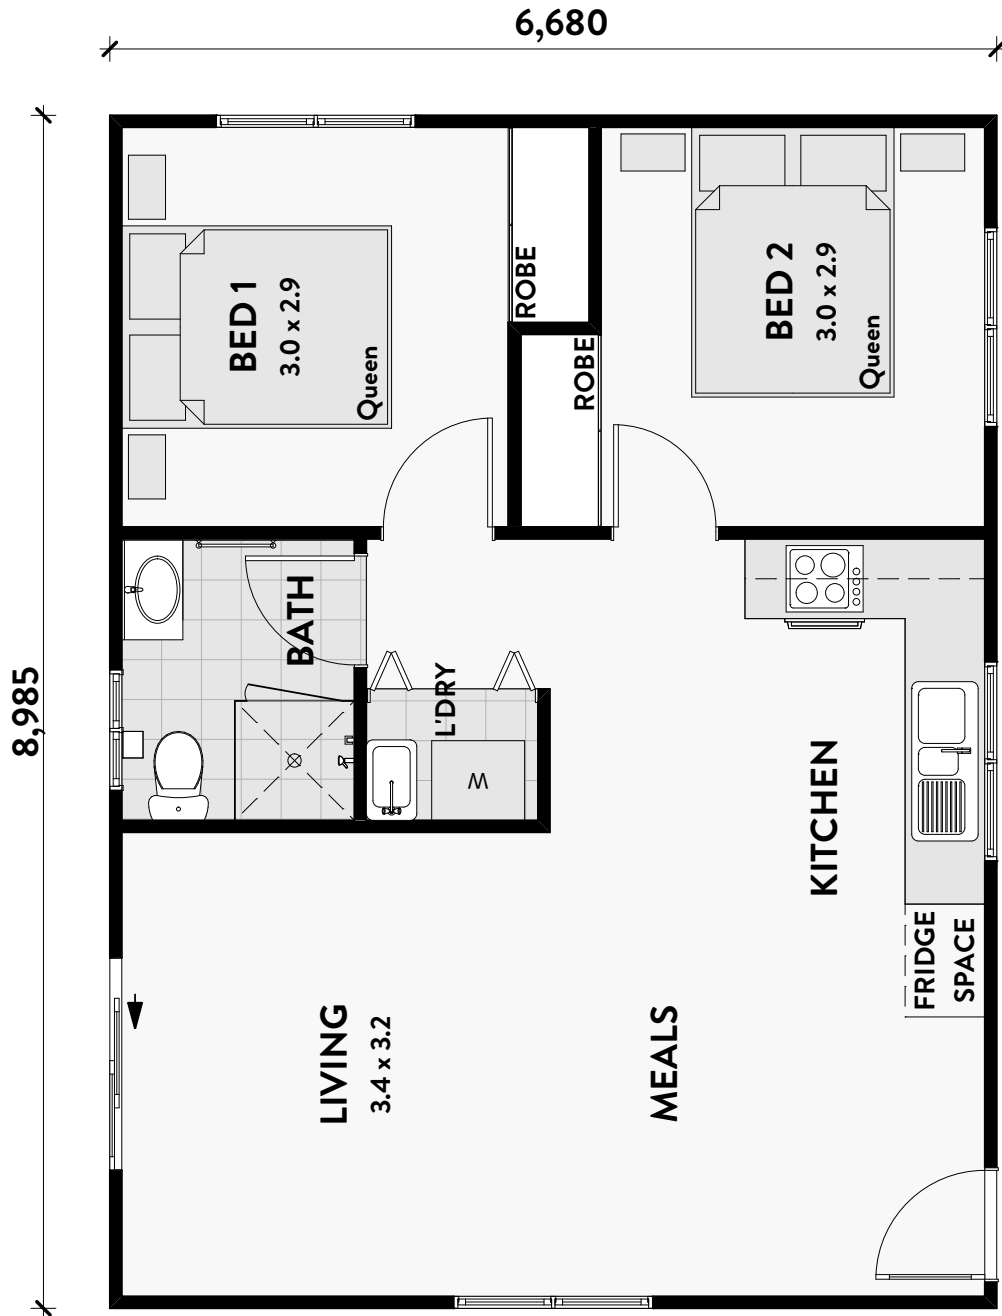

GERBERA

2 Bed

1 Bath

Granny Flat Size: 60m² | Total Size: 60m²

GRANNY FLATS
- AUSTRALIA -

8/10 Anella Avenue, Castle Hill NSW 2154
P 1300 GRANNYFLATS (1300 472 669)
F 02 9034 4537
grannyflatsaustralia.com.au