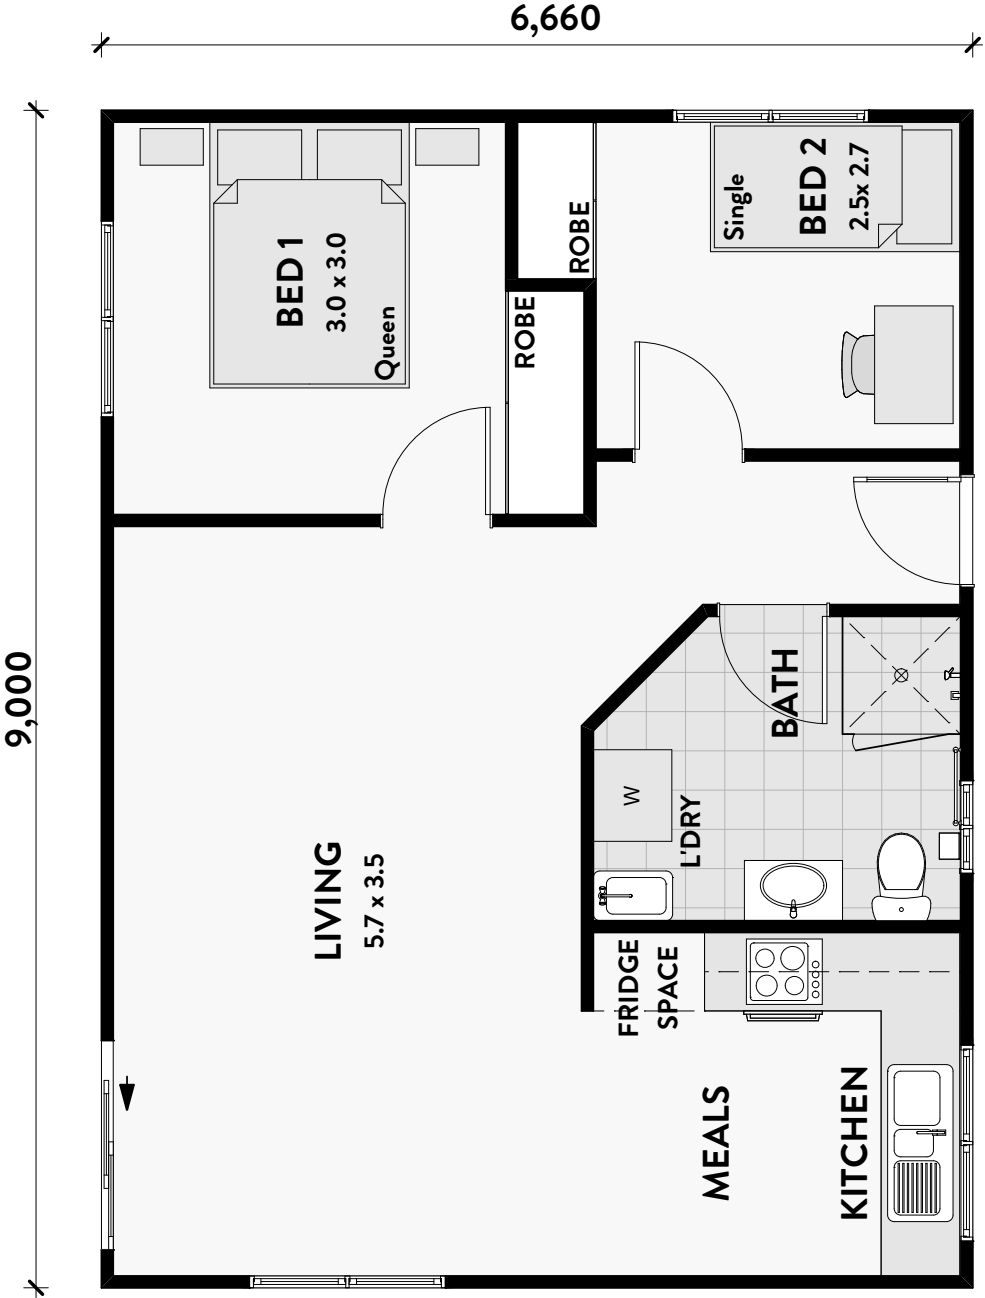

# GALA

2 Bed

1 Bath

Granny Flat Size: 60m<sup>2</sup> | Porch Size: - | Total Size: 60m<sup>2</sup>

**GRANNY FLATS**  
- AUSTRALIA -

8/10 Anella Avenue, Castle Hill NSW 2154  
P 1300 GRANNYFLATS (1300 472 669)  
F 02 9034 4537  
[grannyflatsaustralia.com.au](http://grannyflatsaustralia.com.au)