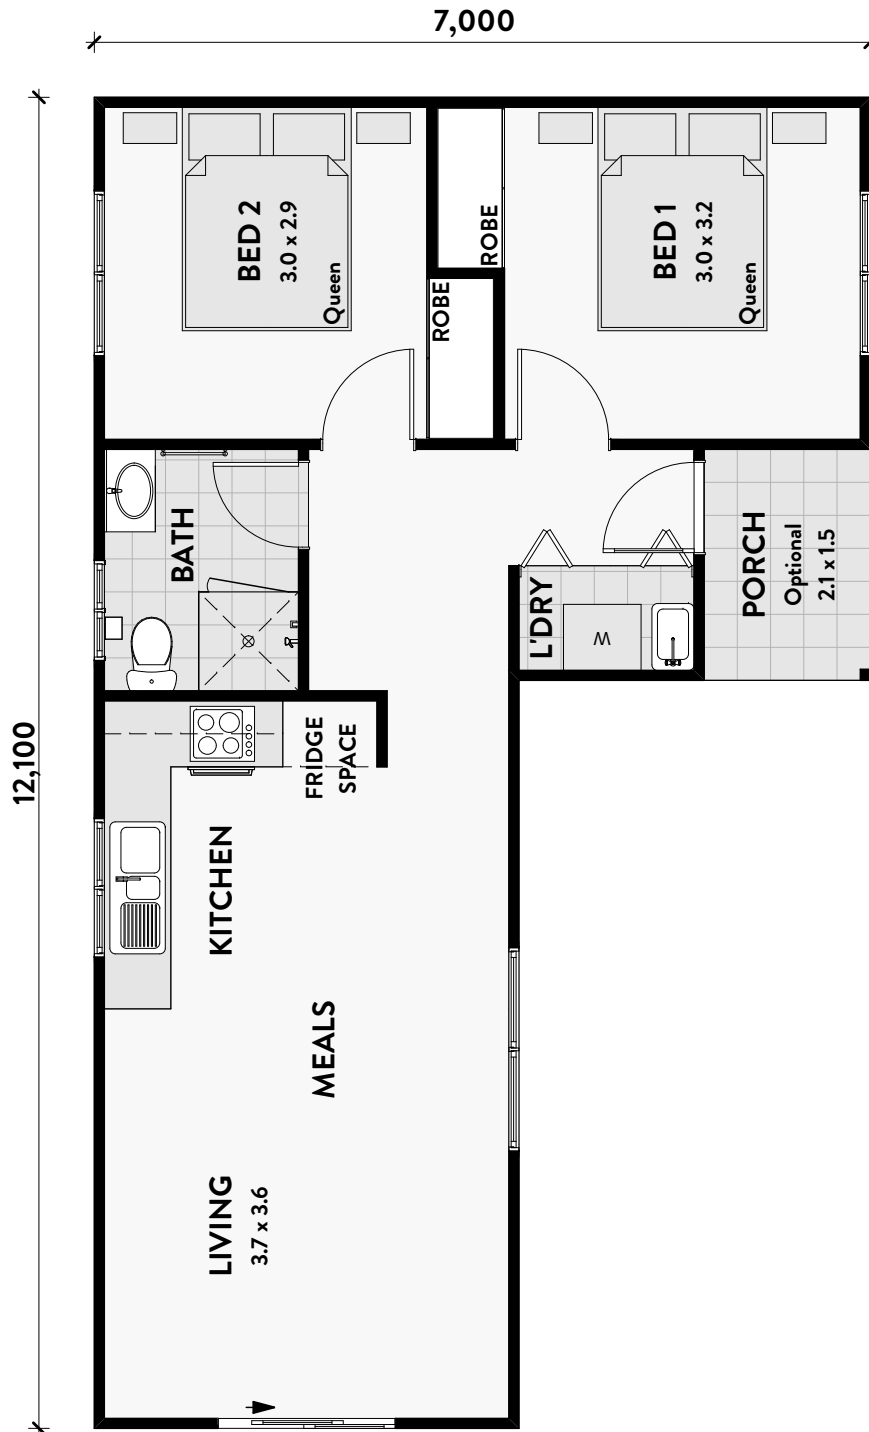

BLACKWOOD

2 Bed

1 Bath

INCLUDED UPGRADES

L Shape
Laundry Doors
Porch

Granny Flat Size: 60m² | Porch Size: 3.15m² | Total Size: 63.15m²

GRANNY FLATS
- AUSTRALIA -

8/10 Anella Avenue, Castle Hill NSW 2154
P 1300 GRANNYFLATS (1300 472 669)
F 02 9034 4537
grannyflatsaustralia.com.au