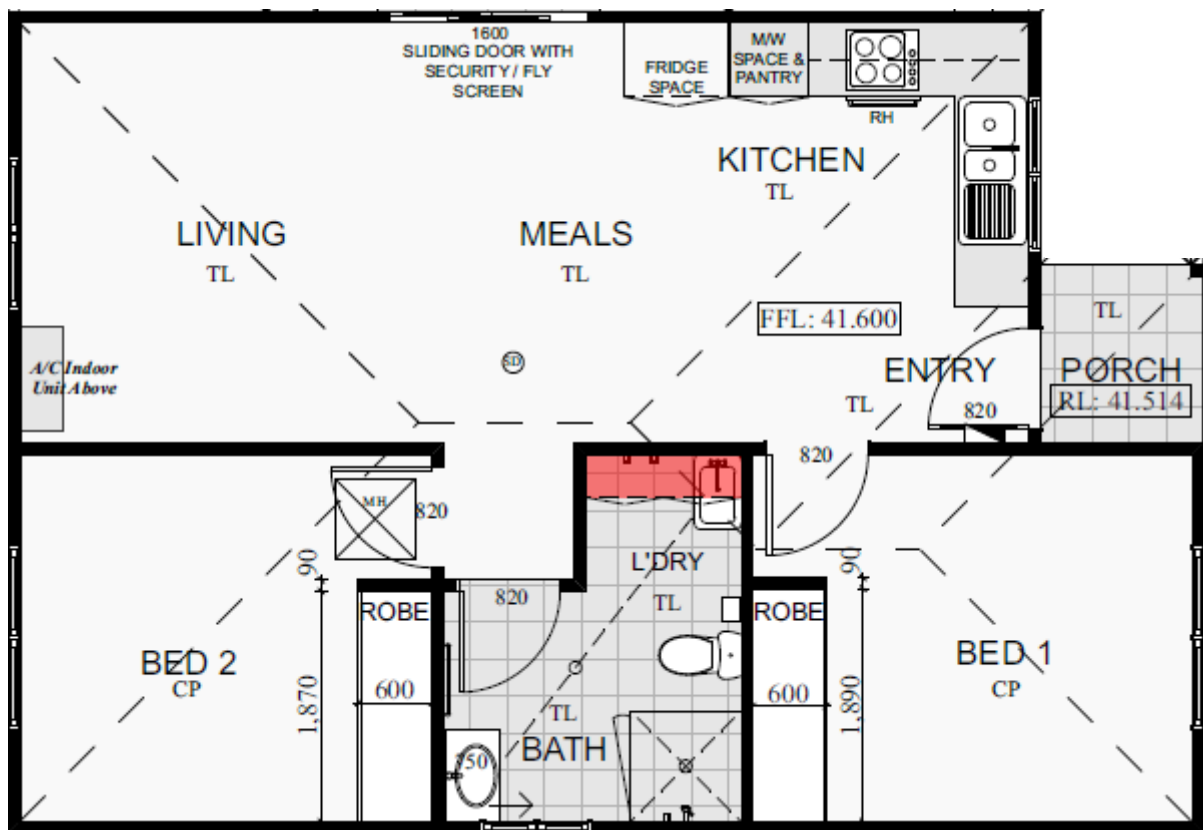

LETHBRIDGE PARK 1

GRANNY FLATS
- AUSTRALIA -

8/10 Anella Avenue, Castle Hill NSW 2154
P 1300 GRANNYFLATS (1300 472 669)
F 02 9034 4537
grannyflatsaustralia.com.au