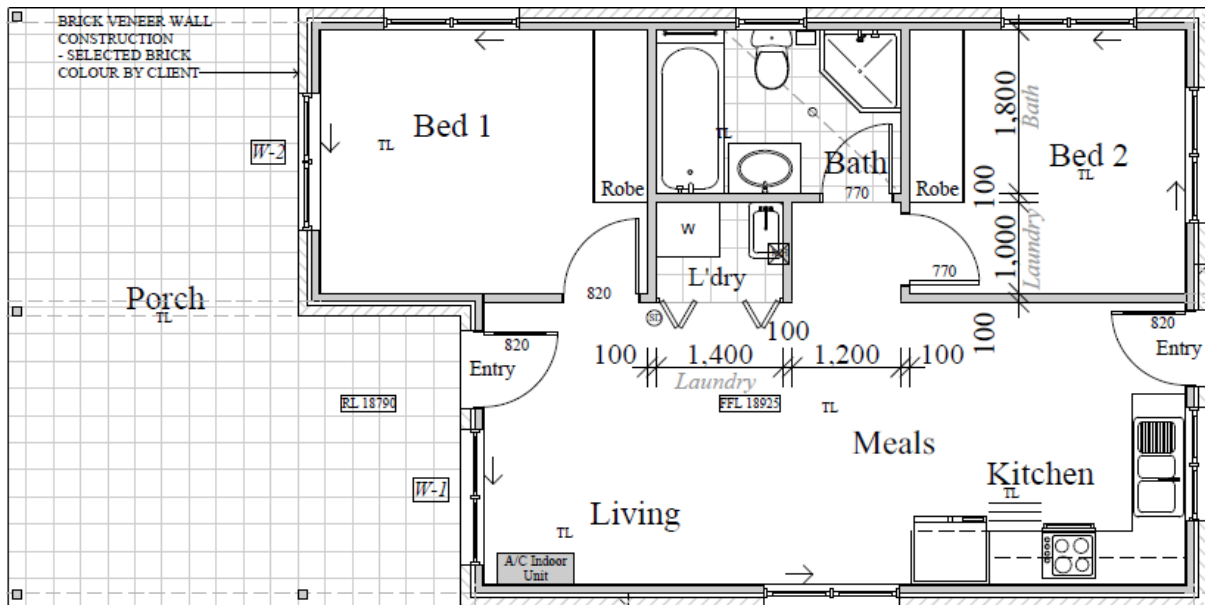

GREENACRE 1

GRANNY FLATS
- AUSTRALIA -

8/10 Anella Avenue, Castle Hill NSW 2154
P 1300 GRANNYFLATS (1300 472 669)
F 02 9034 4537
grannyflatsaustralia.com.au