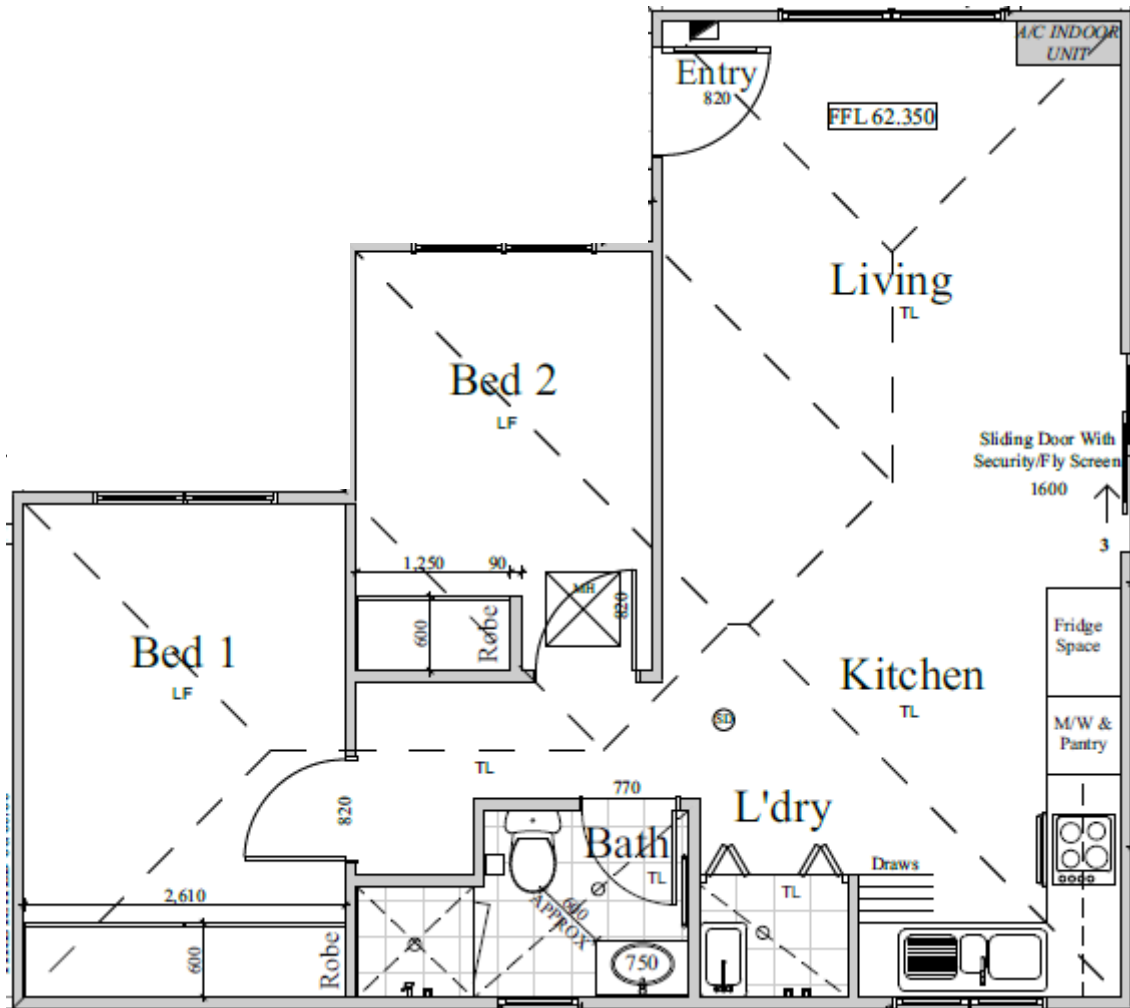

GREEN VALLEY 1

GRANNY FLATS
- AUSTRALIA -

8/10 Anella Avenue, Castle Hill NSW 2154
P 1300 GRANNYFLATS (1300 472 669)
F 02 9034 4537
grannyflatsaustralia.com.au