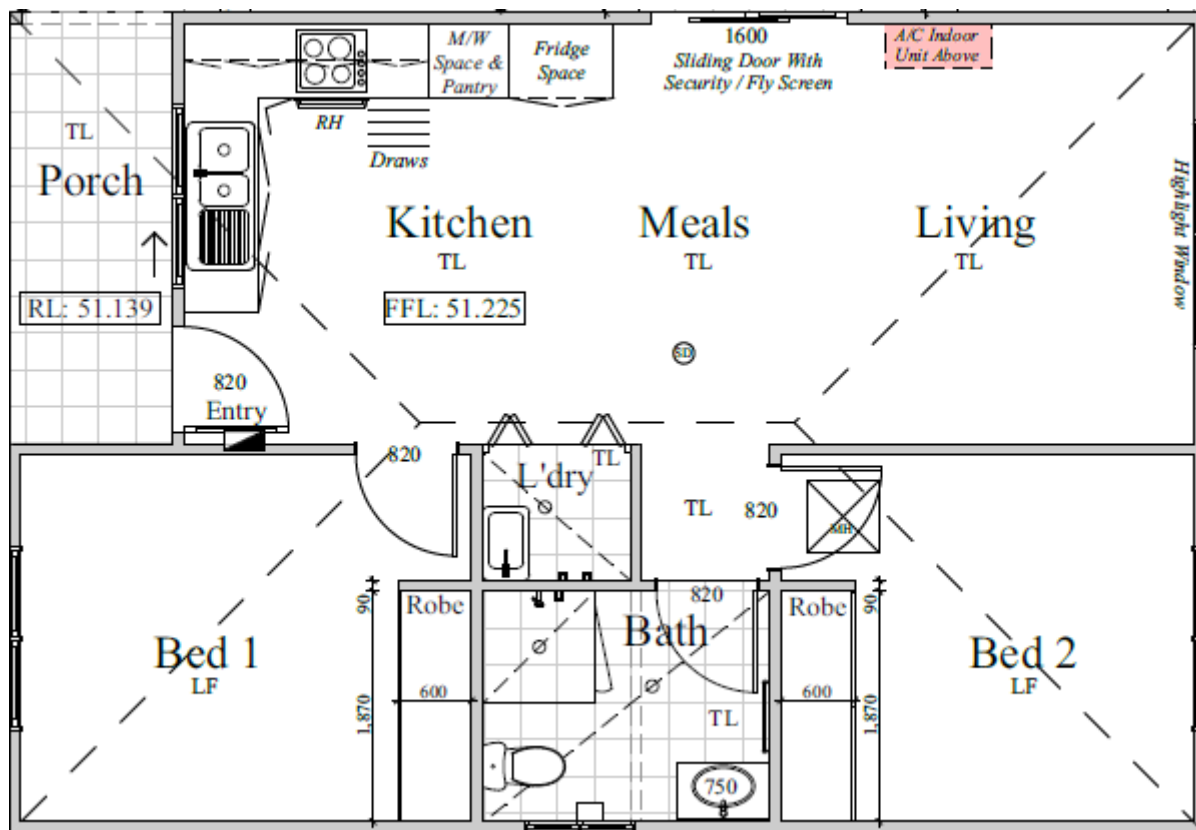

SOUTH PENRITH 4

GRANNY FLATS
- AUSTRALIA -

8/10 Anella Avenue, Castle Hill NSW 2154
P 1300 GRANNYFLATS (1300 472 669)
F 02 9034 4537
grannyflatsaustralia.com.au