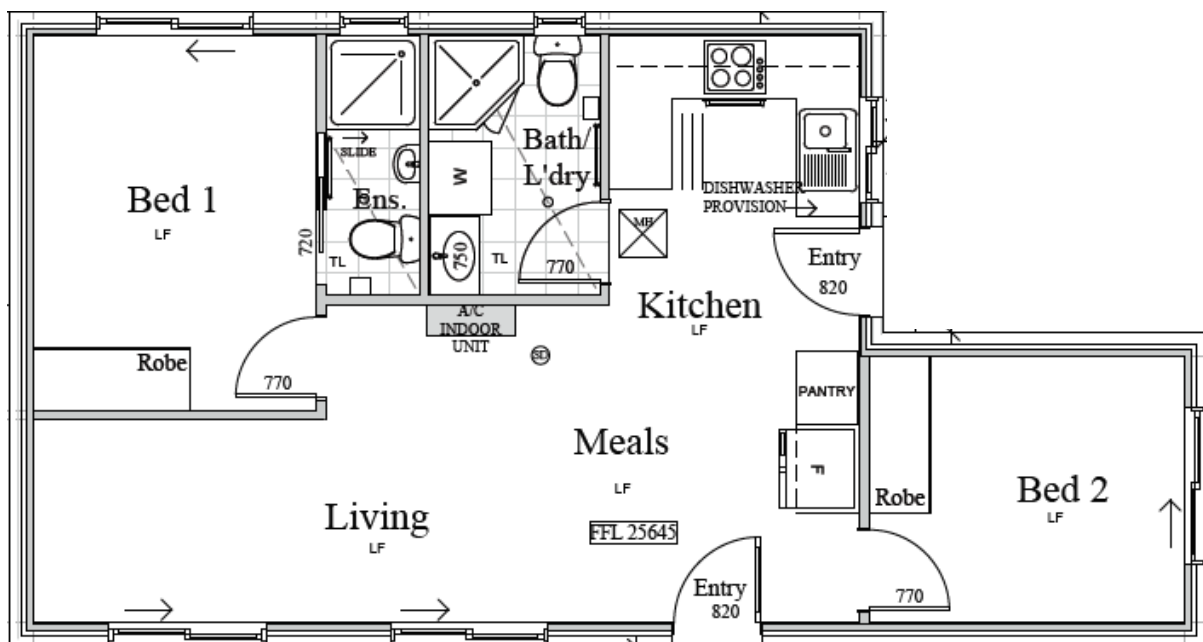

CHATSWOOD WEST 1

GRANNY FLATS
- AUSTRALIA -

8/10 Anella Avenue, Castle Hill NSW 2154
P 1300 GRANNYFLATS (1300 472 669)
F 02 9034 4537
grannyflatsaustralia.com.au