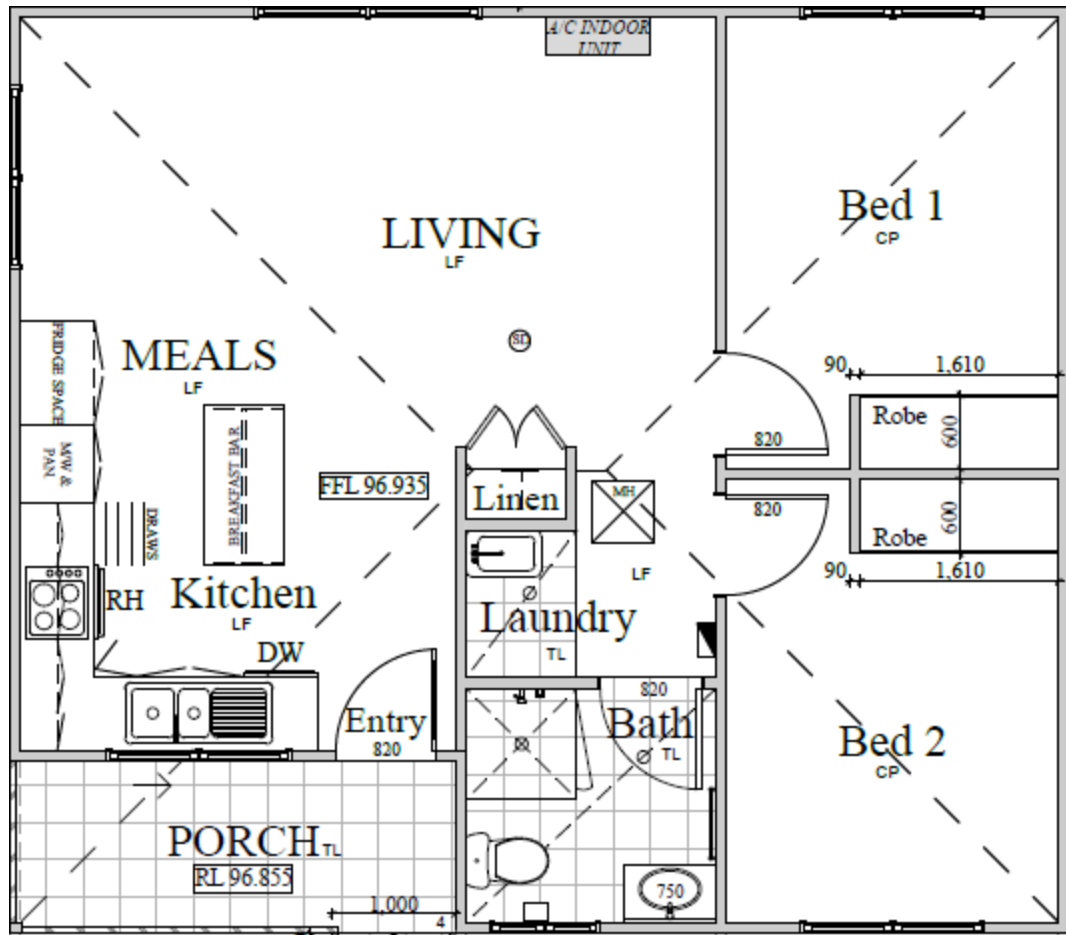

CASTLE HILL 6

GRANNY FLATS
- AUSTRALIA -

8/10 Anella Avenue, Castle Hill NSW 2154
P 1300 GRANNYFLATS (1300 472 669)
F 02 9034 4537
grannyflatsaustralia.com.au