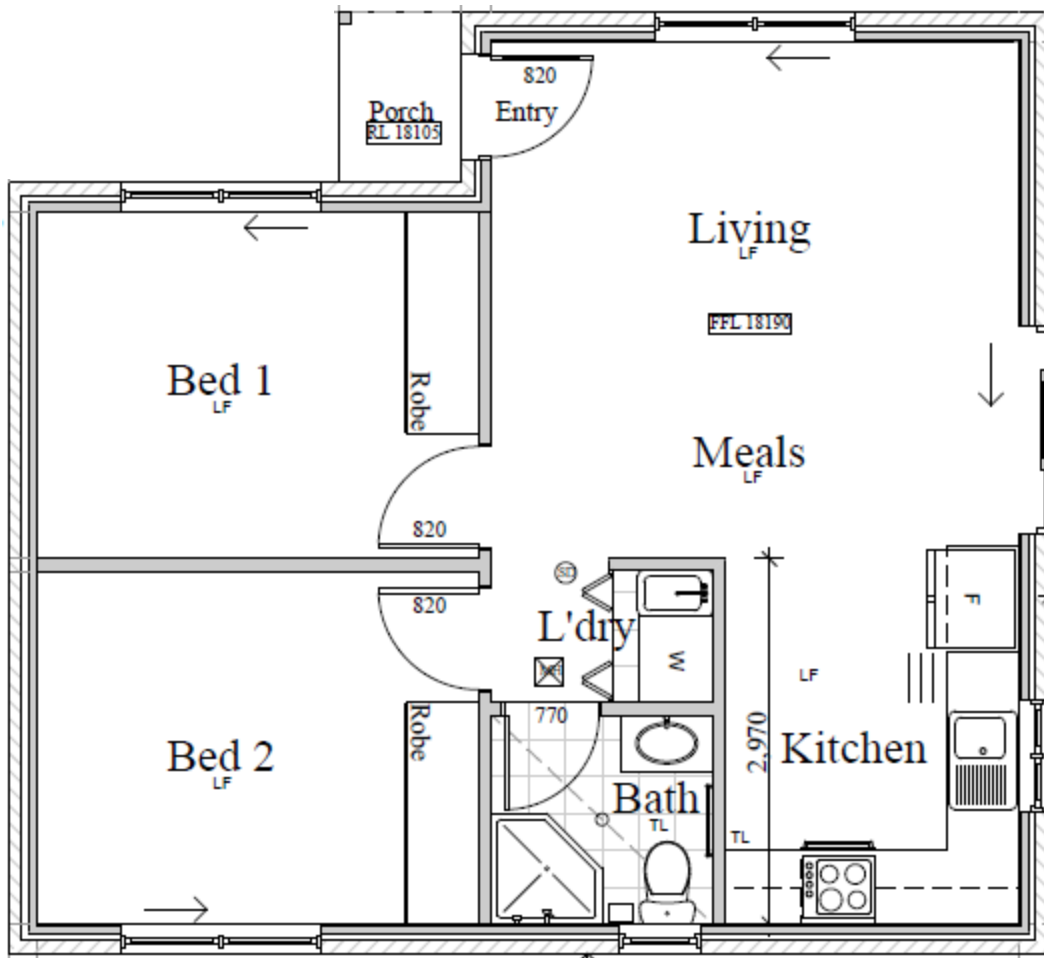

CASTLE HILL 5

GRANNY FLATS
- AUSTRALIA -

8/10 Anella Avenue, Castle Hill NSW 2154
P 1300 GRANNYFLATS (1300 472 669)
F 02 9034 4537
grannyflatsaustralia.com.au