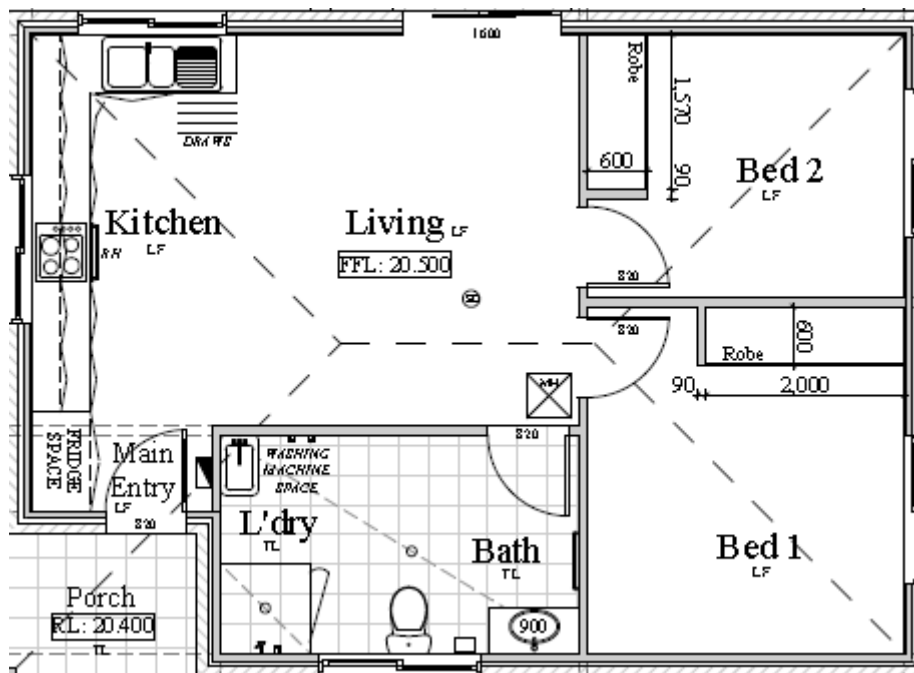

NORTH PARRAMATTA 1

GRANNY FLATS
- AUSTRALIA -

8/10 Anella Avenue, Castle Hill NSW 2154
P 1300 GRANNYFLATS (1300 472 669)
F 02 9034 4537
grannyflatsaustralia.com.au