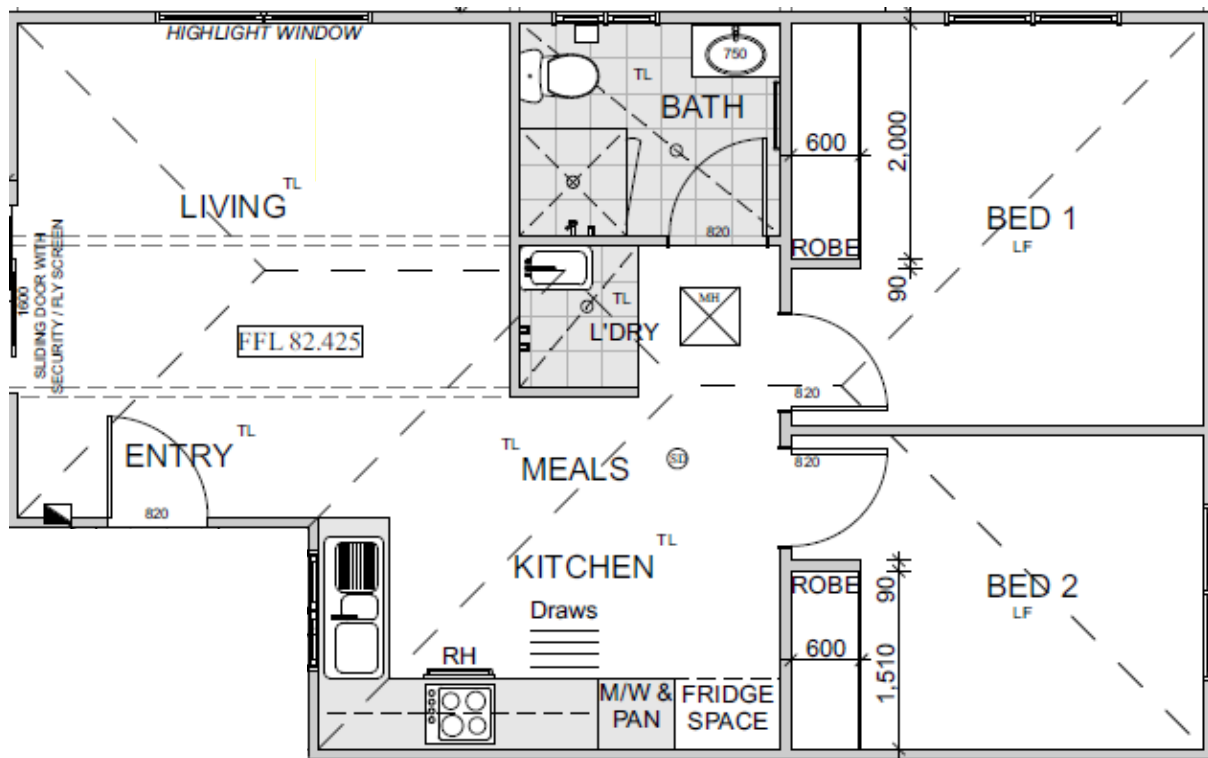

NARRAWEENA 10

GRANNY FLATS
- AUSTRALIA -

8/10 Anella Avenue, Castle Hill NSW 2154
P 1300 GRANNYFLATS (1300 472 669)
F 02 9034 4537
grannyflatsaustralia.com.au