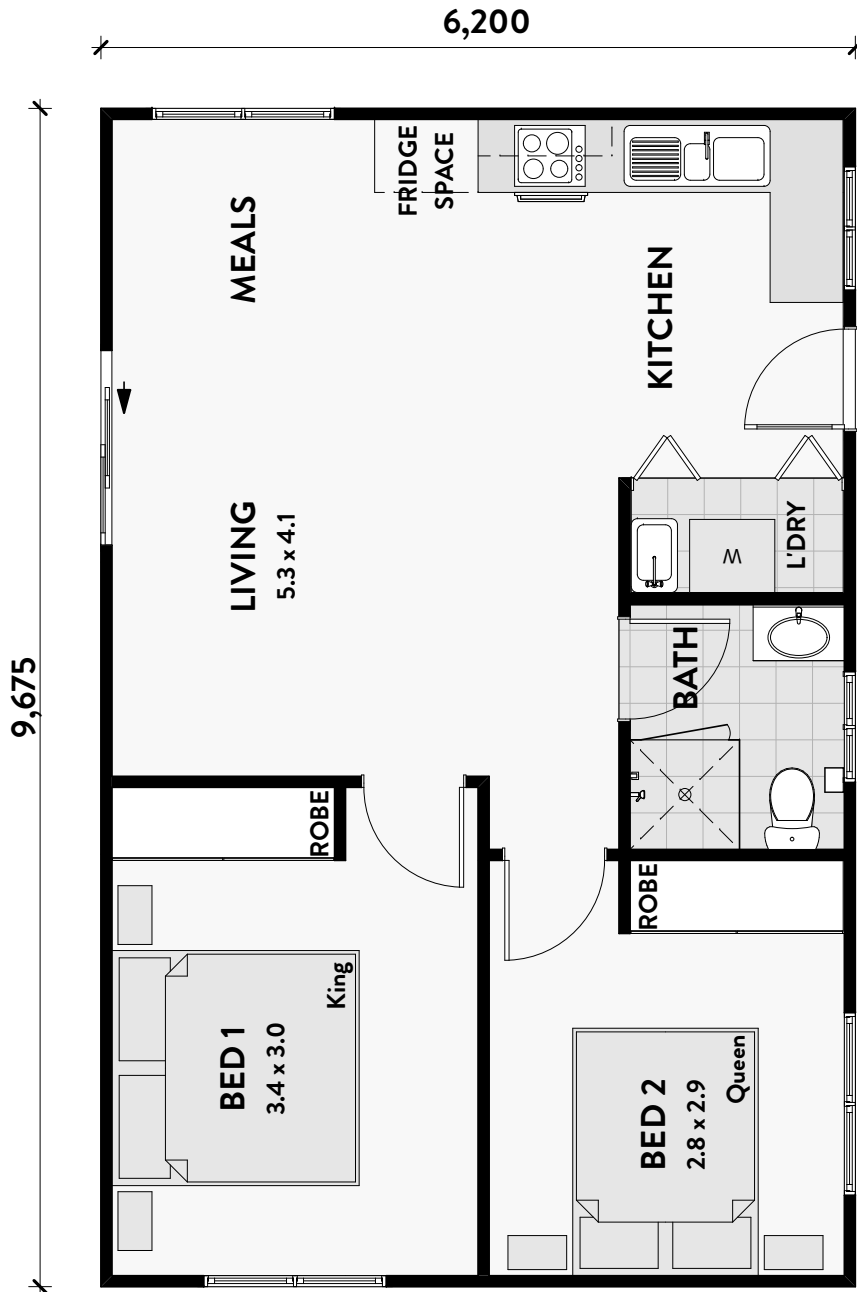

LILY

2 Bed

1 Bath

**INCLUDED
UPGRADES**
Laundry Doors

Granny Flat Size: 60m² | Total Size: 60m²

GRANNY FLATS
- AUSTRALIA -

8/10 Anella Avenue, Castle Hill NSW 2154
P 1300 GRANNYFLATS (1300 472 669)
F 02 9034 4537
grannyflatsaustralia.com.au