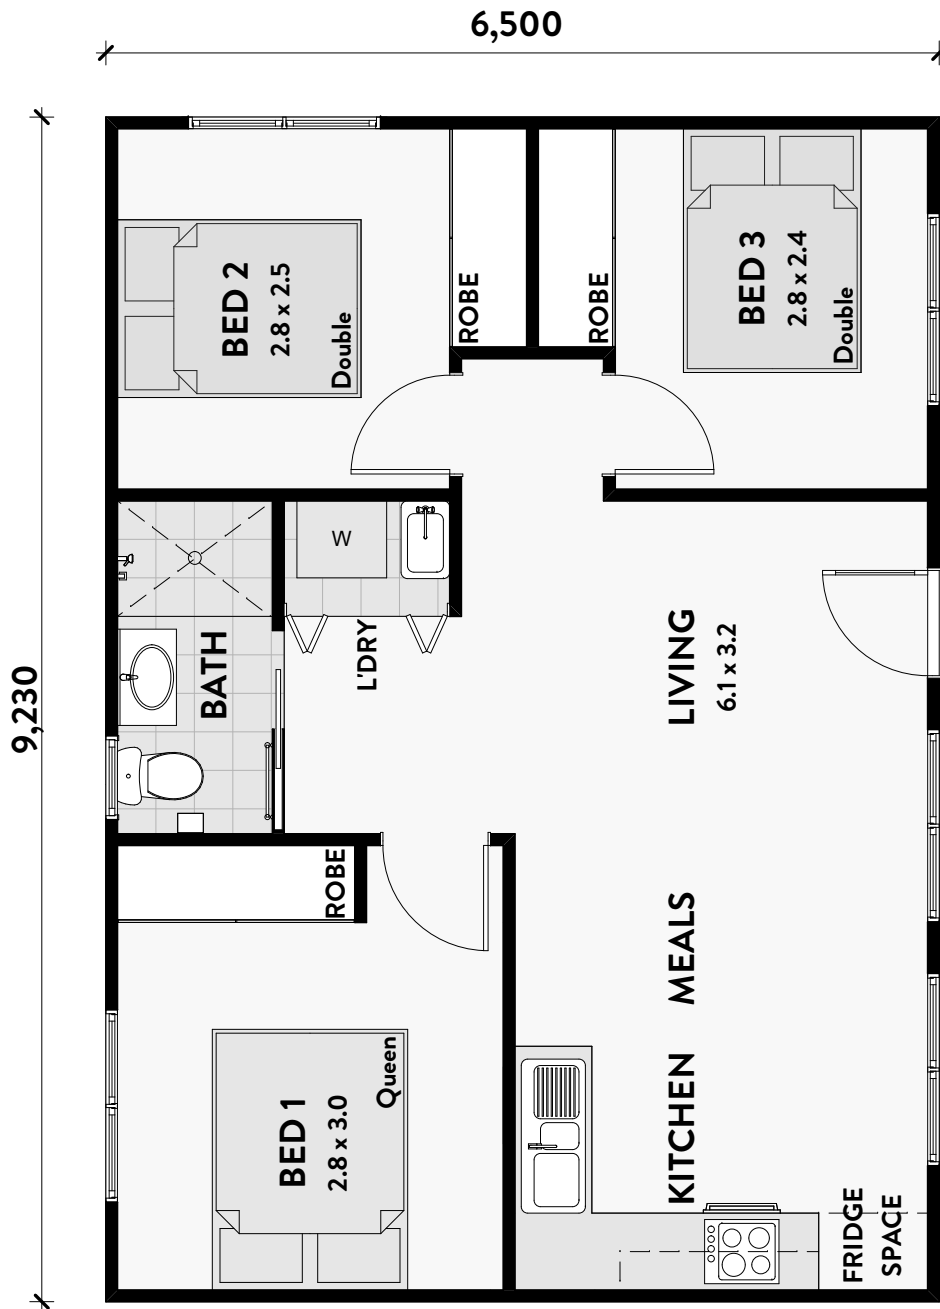

JASMINE

3 Bed

1 Bath

INCLUDED UPGRADES
3rd Bedroom
Laundry doors

Granny Flat Size: 60m² | Total Size: 60m²

GRANNY FLATS
- AUSTRALIA -

8/10 Anella Avenue, Castle Hill NSW 2154
P 1300 GRANNYFLATS (1300 472 669)
F 02 9034 4537
grannyflatsaustralia.com.au