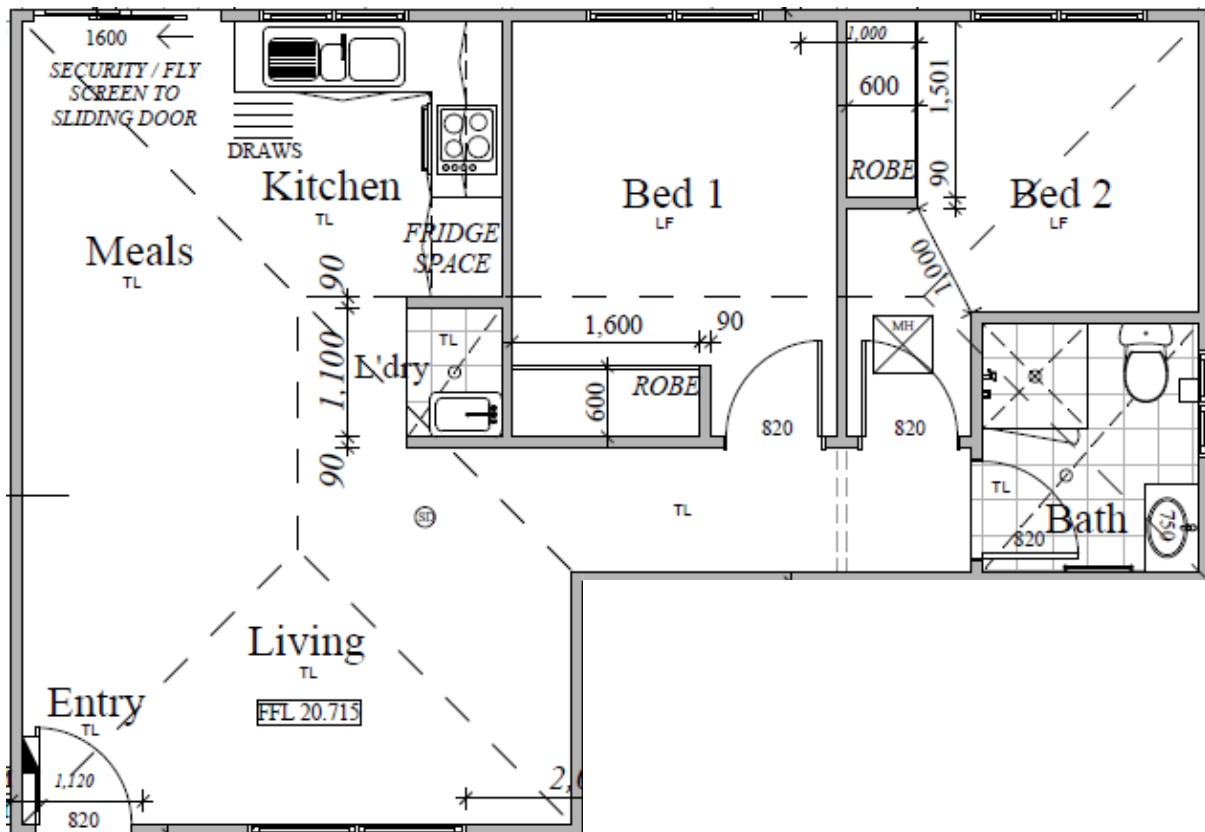

GUILDFORD 1

GRANNY FLATS
- AUSTRALIA -

8/10 Anella Avenue, Castle Hill NSW 2154
P 1300 GRANNYFLATS (1300 472 669)
F 02 9034 4537
grannyflatsaustralia.com.au