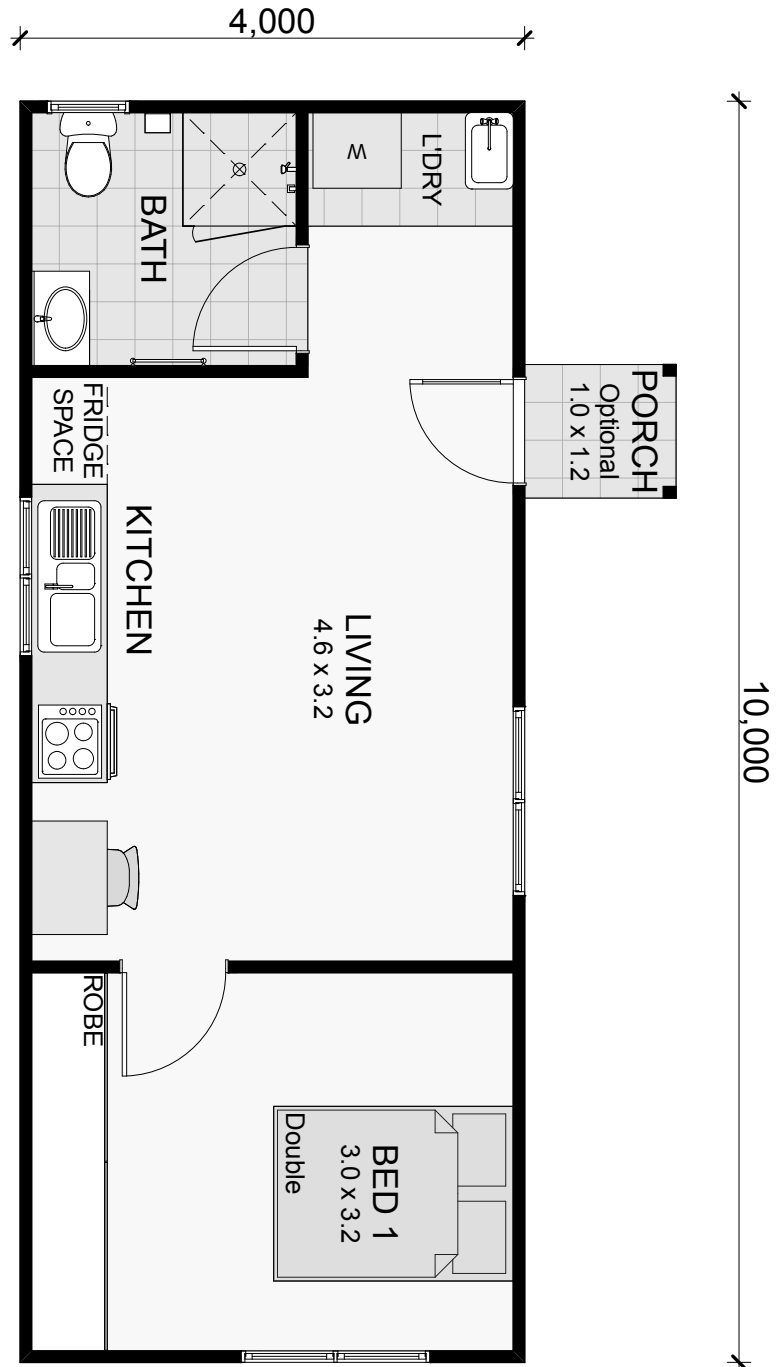

VIOLET

INCLUDED UPGRADES

Porch

1 Bed

1 Bath

Granny Flat Size: 40m² | Porch Size: 1.2m² | Total Size: 41.2m²

GRANNY FLATS
- AUSTRALIA -

8/10 Anella Avenue, Castle Hill NSW 2154
P 1300 GRANNYFLATS (1300 472 669)
F 02 9034 4537
grannyflatsaustralia.com.au