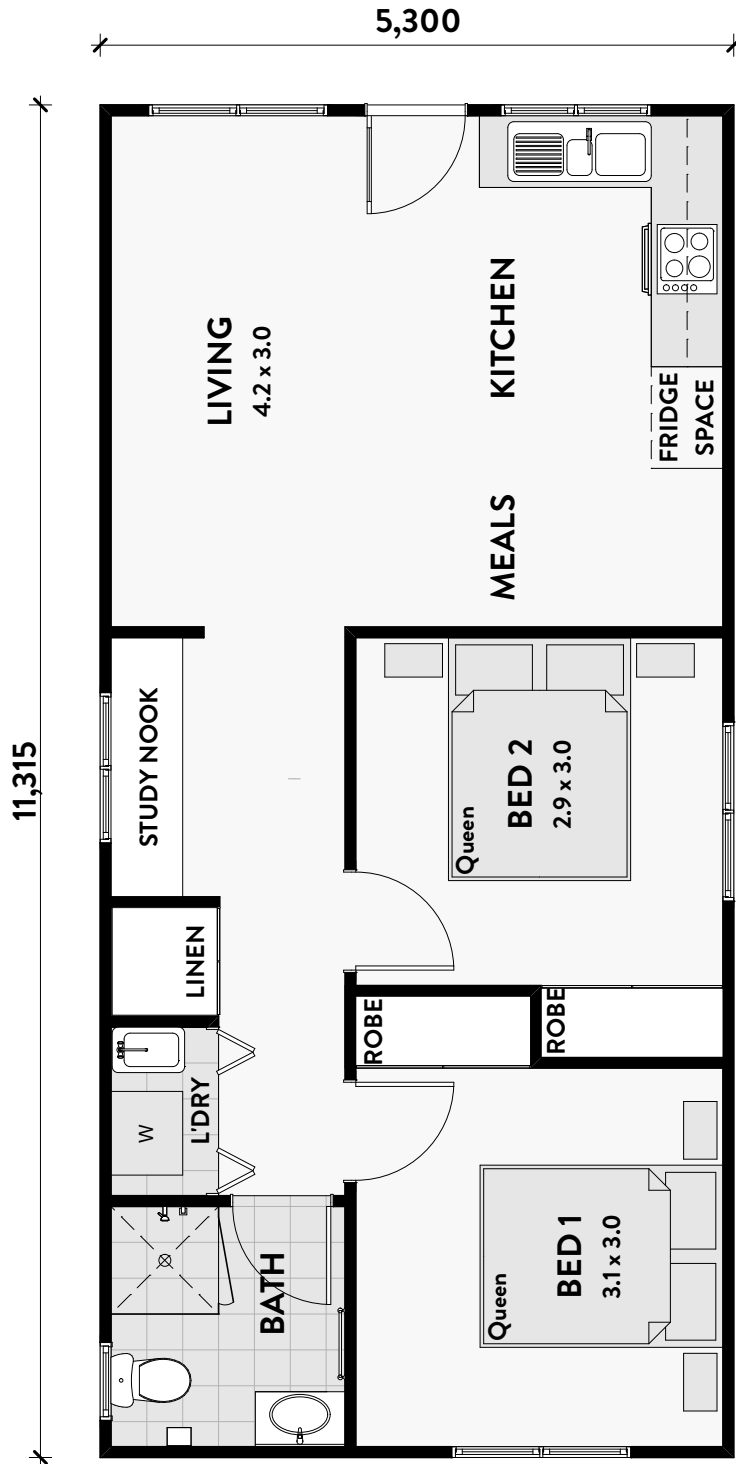

IRIS

2 Bed

1 Bath

INCLUDED UPGRADES

Linen Closet
Laundry Doors
Study Nook

Granny Flat Size: 60m² | Porch Size: - | Total Size: 60m²

GRANNY FLATS
- AUSTRALIA -

8/10 Anella Avenue, Castle Hill NSW 2154
P 1300 GRANNYFLATS (1300 472 669)
F 02 9034 4537
grannyflatsaustralia.com.au