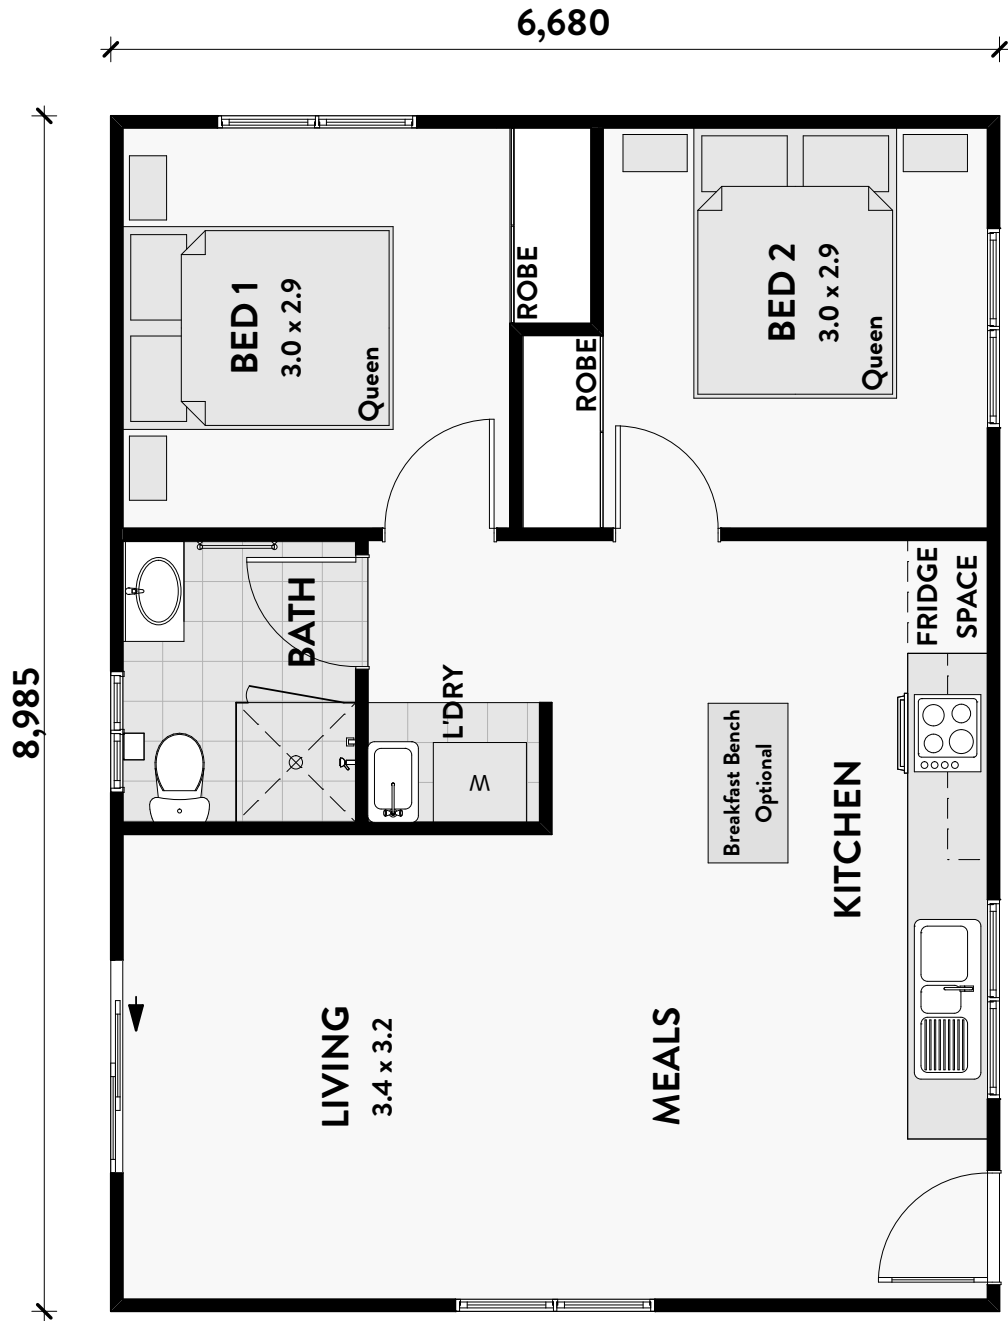

GERBERA (B)

2 Bed

1 Bath

INCLUDED UPGRADES

Breakfast Bench
(Polyurethane sides,
laminated top, no
cabinets or drawers)

Granny Flat Size: 60m² | Total Size: 60m²

GRANNY FLATS
- AUSTRALIA -

8/10 Anella Avenue, Castle Hill NSW 2154
P 1300 GRANNYFLATS (1300 472 669)
F 02 9034 4537
grannyflatsaustralia.com.au