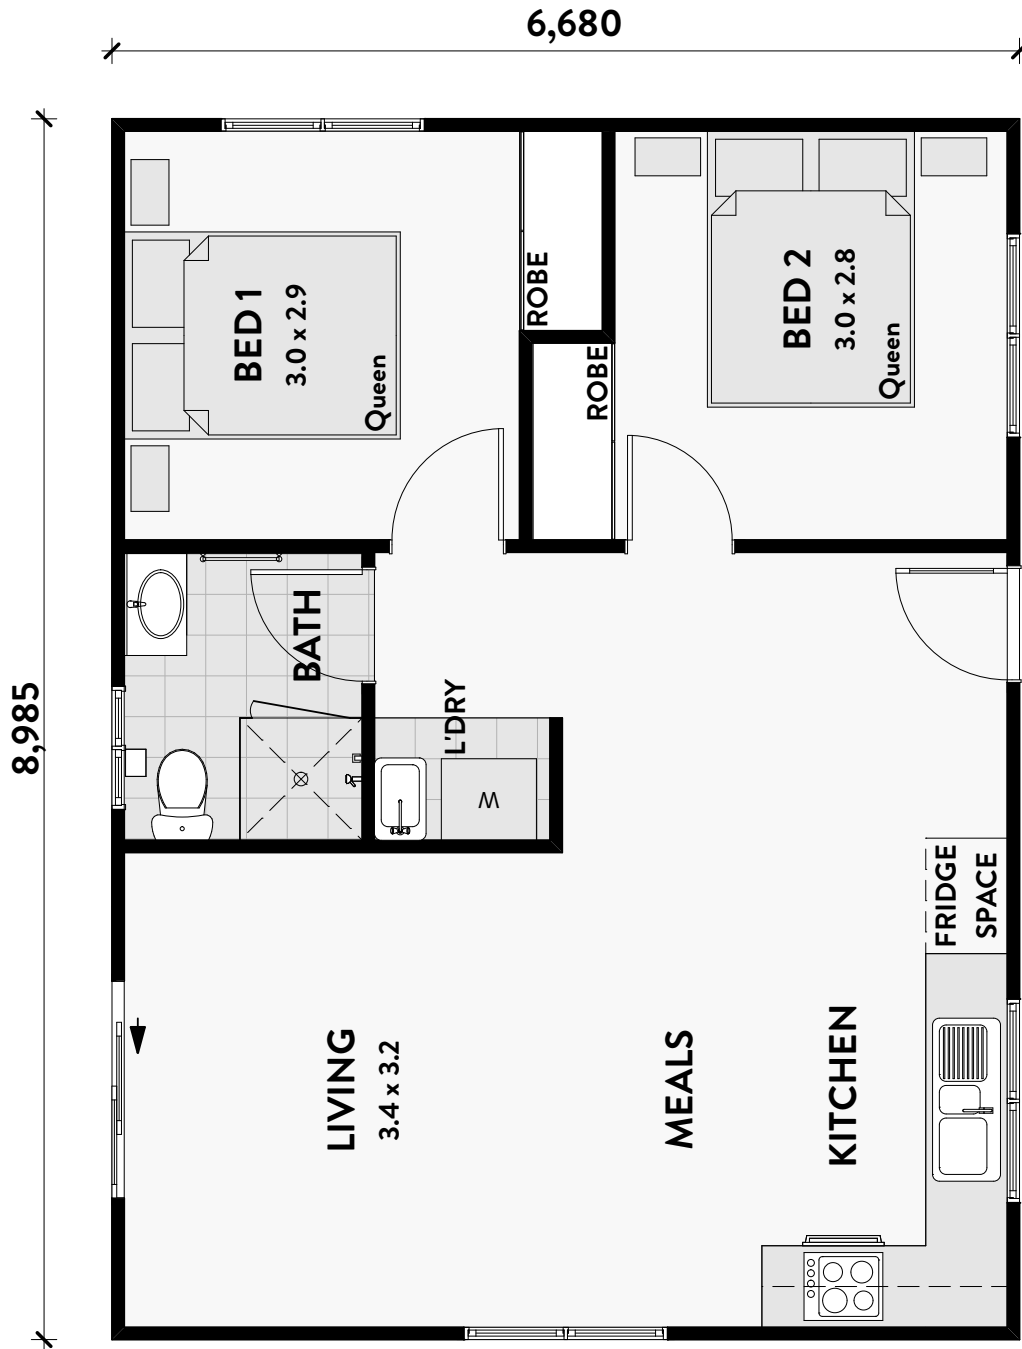

GERBERA (A)

2 Bed

1 Bath

Granny Flat Size: 60m² | Total Size: 60m²

GRANNY FLATS
- AUSTRALIA -

8/10 Anella Avenue, Castle Hill NSW 2154
P 1300 GRANNYFLATS (1300 472 669)
F 02 9034 4537
grannyflatsaustralia.com.au