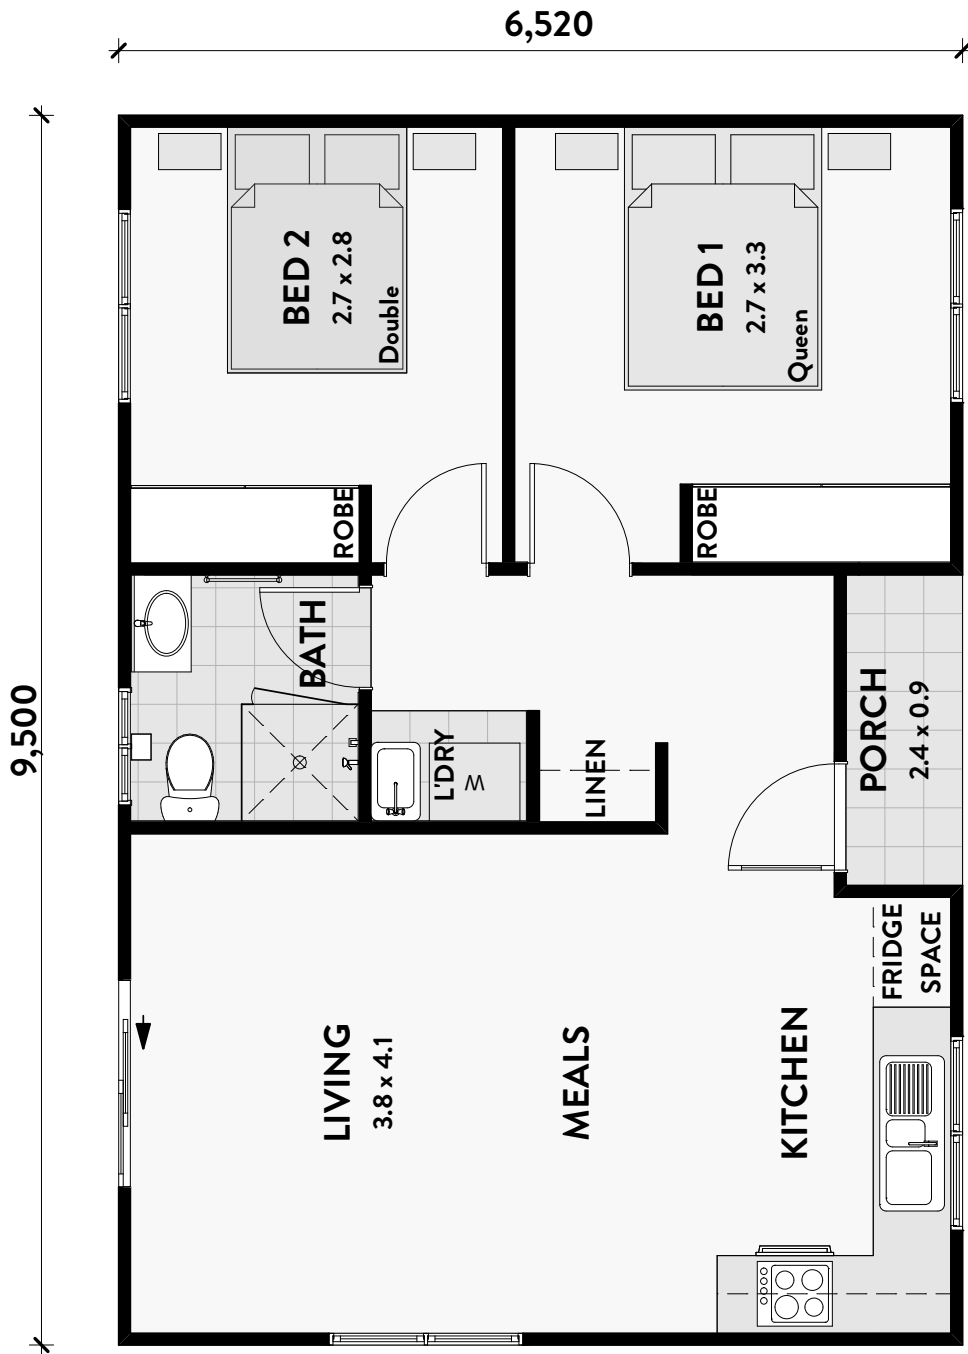

DAISY

2 Bed

1 Bath

INCLUDED UPGRADES

Linen Closet
Porch

Granny Flat Size: 60m² | Porch Size: 2.16m² | Total Size: 62.16m²

GRANNY FLATS
- AUSTRALIA -

8/10 Anella Avenue, Castle Hill NSW 2154
P 1300 GRANNYFLATS (1300 472 669)
F 02 9034 4537
grannyflatsaustralia.com.au